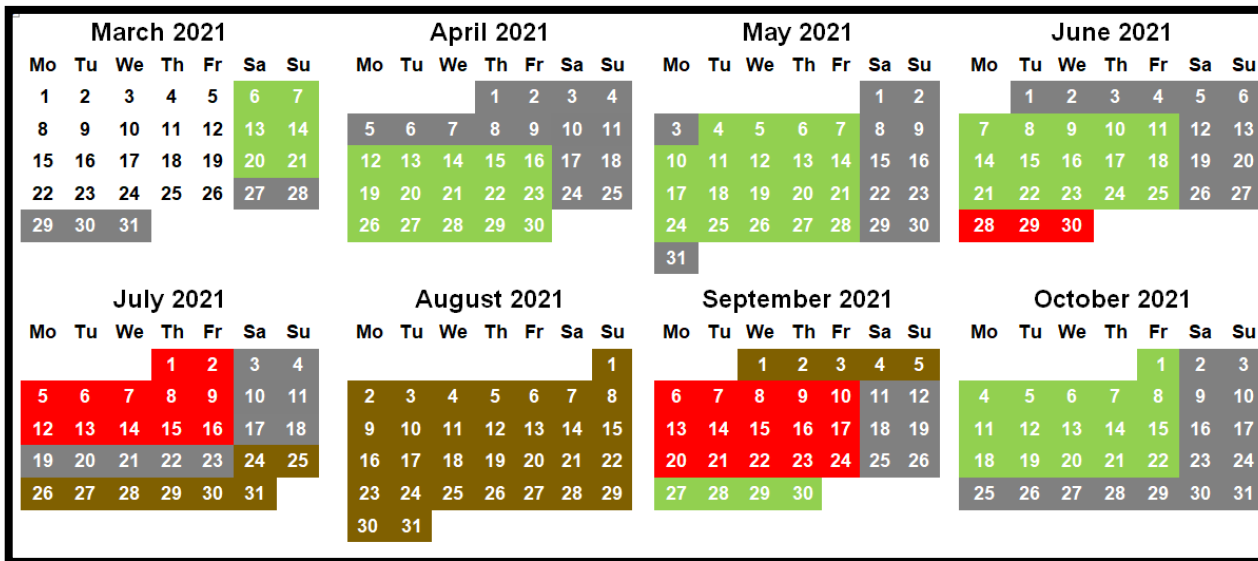

GOLD TIMETABLE	
PEASHOLM DEPARTURES	SCALBY MILLS DEPARTURES
10:00	10:20
10:20	10:40
10:40	11:00
11:00	11:20
11:20	11:40
11:40	12:00
12:00	12:20
12:20	12:40
12:40	13:00
13:00	13:20
13:20	13:40
13:40	14:00
14:00	14:20
14:20	14:40
14:40	15:00
15:00	15:20
15:20	15:40
15:40	16:00
16:00	16:20
16:20	16:40
16:40	17:00
17:00	17:20

GREEN TIMETABLE	
PEASHOLM DEPARTURES	SCALBY MILLS DEPARTURES
10:40	11:00
11:20	11:40
12:00	12:20
12:40	13:00
13:20	13:40
14:00	14:20
14:40	15:00
15:20	15:40
16:00	16:20

2021

www.snbr.org.uk
 info@snbr.org.uk
 Tel: 01723 368791

RED TIMETABLE	
PEASHOLM DEPARTURES	SCALBY MILLS DEPARTURES
10:40	11:00
11:20	11:40
12:00	12:20
12:40	13:00
13:20	13:40
14:00	14:20
14:40	15:00
15:20	15:40
16:00	16:20
16:40	17:00

SILVER TIMETABLE	
PEASHOLM DEPARTURES	SCALBY MILLS DEPARTURES
10:40	11:00
11:00	11:20
11:20	11:40
11:40	12:00
12:00	12:20
12:20	12:40
12:40	13:00
13:00	13:20
13:20	13:40
13:40	14:00
14:00	14:20
14:20	14:40
14:40	15:00
15:00	15:20
15:20	15:40
15:40	16:00
16:00	16:20
16:20	16:40
16:40	17:00