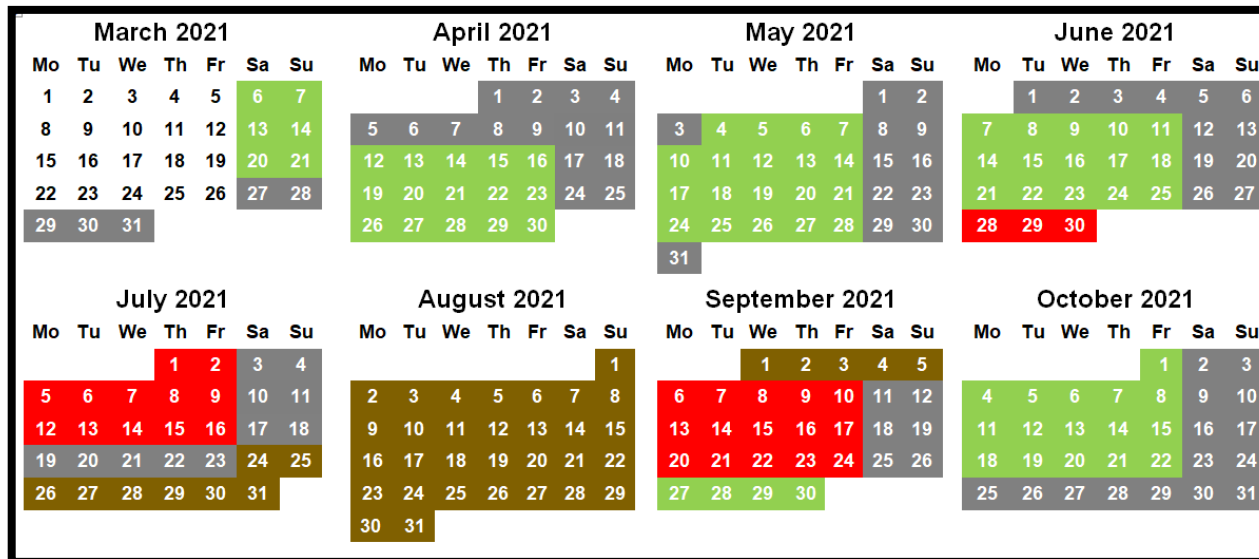

GOLD TIMETABLE	
PEASHOLM DEPARTURES	SCALBY MILLS DEPARTURES
10:20	10:40
10:40	11:00
11:00	11:20
11:20	11:40
11:40	12:00
12:00	12:20
12:20	12:40
12:40	13:00
13:00	13:20
13:20	13:40
13:40	14:00
14:00	14:20
14:20	14:40
14:40	15:00
15:00	15:20
15:20	15:40
15:40	16:00
16:00	16:20
16:20	16:40
16:40	17:00
17:00	17:20

GREEN TIMETABLE	
PEASHOLM DEPARTURES	SCALBY MILLS DEPARTURES
10:40	11:00
11:20	11:40
12:00	12:20
12:40	13:00
13:20	13:40
14:00	14:20
14:40	15:00
15:20	15:40
16:00	16:20

2021

www.snbr.org.uk
 info@snbr.org.uk
 Tel: 01723 368791

RED TIMETABLE	
PEASHOLM DEPARTURES	SCALBY MILLS DEPARTURES
10:40	11:00
11:20	11:40
12:00	12:20
12:40	13:00
13:20	13:40
14:00	14:20
14:40	15:00
15:20	15:40
16:00	16:20
16:40	17:00

SILVER TIMETABLE	
PEASHOLM DEPARTURES	SCALBY MILLS DEPARTURES
10:40	11:00
11:00	11:20
11:20	11:40
11:40	12:00
12:00	12:20
12:20	12:40
12:40	13:00
13:00	13:20
13:20	13:40
13:40	14:00
14:00	14:20
14:20	14:40
14:40	15:00
15:00	15:20
15:20	15:40
15:40	16:00
16:00	16:20
16:20	16:40
16:40	17:00